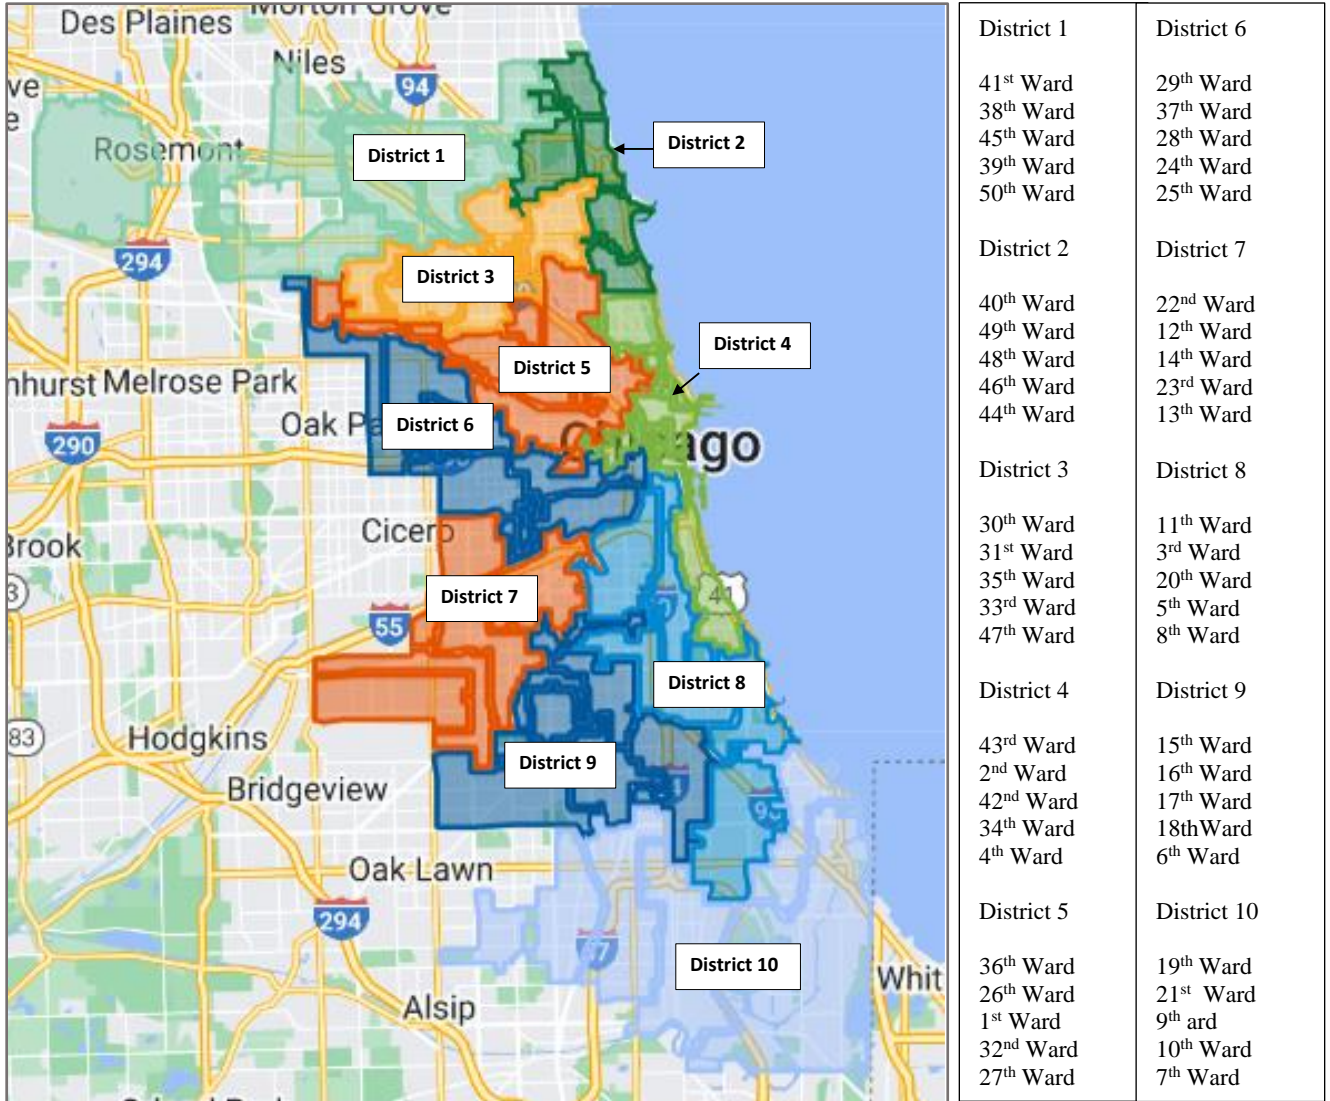

Illinois African Americans For Equitable Redistricting

Proposed Elected School Board Boundaries for Chicago Public Schools

Author: Valerie F. Leonard, Co-Founder, Illinois African Americans for Equitable Redistricting.
Data Sources: City of Chicago Data Portal, Google My Maps

This map was drawn to align CPS Elected School Board districts with specific wards for greater accountability and coordination with members of the City Council while maintaining racial equity and balance. Ward boundaries were vetted for compliance with the VRA during the most recent redistricting process. Districts in blue were generally developed using boundaries for wards that are majority or plurality Black. Districts in orange or yellow were generally developed using boundaries for wards that are majority or plurality Latino. Districts in green were generally developed using boundaries for wards that are majority or plurality White. A link to the map on Google My Maps is found below.

<https://www.google.com/maps/d/edit?mid=1p6oaDMbREAJXzekNERRgdtLgJrHMySk&usp=sharing>